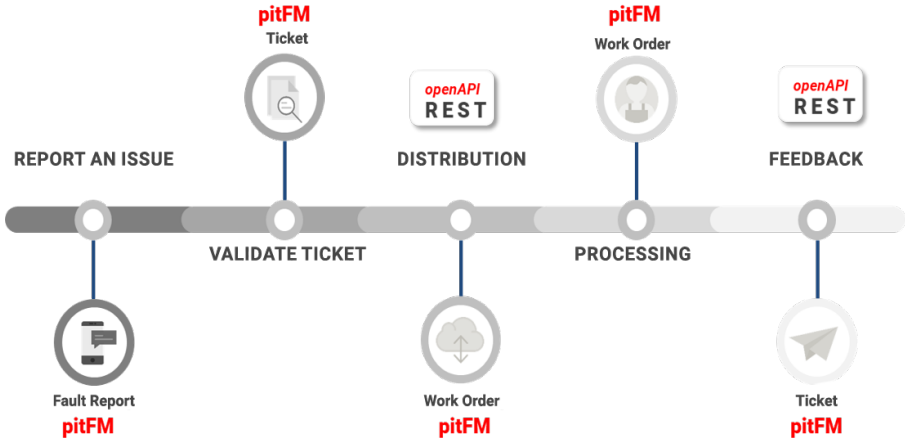

pit

pitFM EXPERT Web

Digital Real Estate Management –
efficient, flexible and reliable

Project Example for pitFM EXPERT Web

Enhanced IT Security through the Use of a Service Provider Cloud at BLB NRW

For sustainable and digital property management, BLB (Bau- und Liegenschaftsbetrieb NRW) uses pitFM Expert Web in a specially configured demilitarized zone.

With the help of our openAPI, work orders are exchanged between BLB and the FM service providers in a secure hybrid cloud environment.

**The process in the foreground.
The technology in the background.**

..stay connected

— pit —

**Digital solutions for sustainable
real estate management.
From planning to building operation.**

One for All