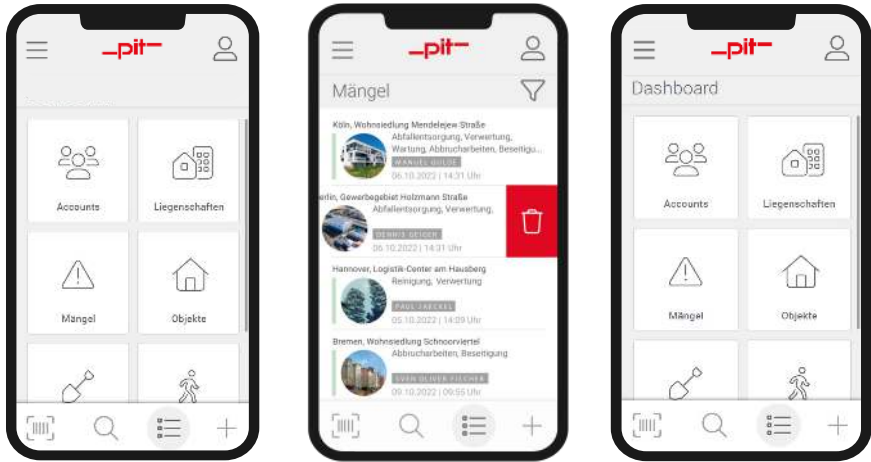

A person wearing a white lab coat is shown from the chest down, holding a silver smartphone in their left hand and using their right hand to interact with the screen. The background is a bright, out-of-focus laboratory setting with various pieces of equipment.

**—pit—**

**pitFM** MOBILE

Sustainable working  
with smart mobile devices

# pitFM MOBILE

## Sustainable working with smart mobile devices.

With pitFM Mobile you have access to all relevant information at all times. No matter where you are.