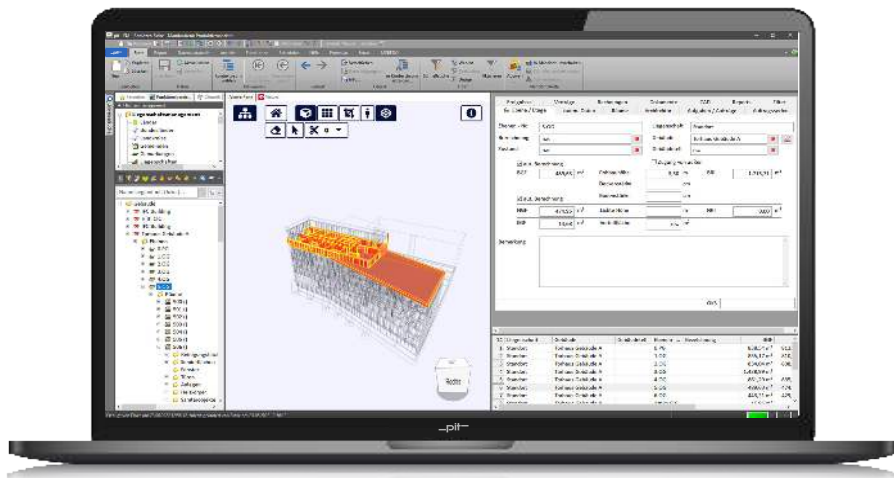

**pit**

**pitFM** EXPERT

Valid data and consistent processes  
for smart, digital facility management

# pitFM EXPERT

**Valid data and consistent processes.**

A central tool that meets your requirements as a real estate professional over the entire life cycle.

### User interface

Easy to use interface that can be individually customized to your needs. The context tree is the axis of rotation through the data model, with index cards containing all detailed information at a glance. The table area for quick navigation through the data.

### Analytics

Visualization of data via integrated dashboard. Report generator for complex evaluations.